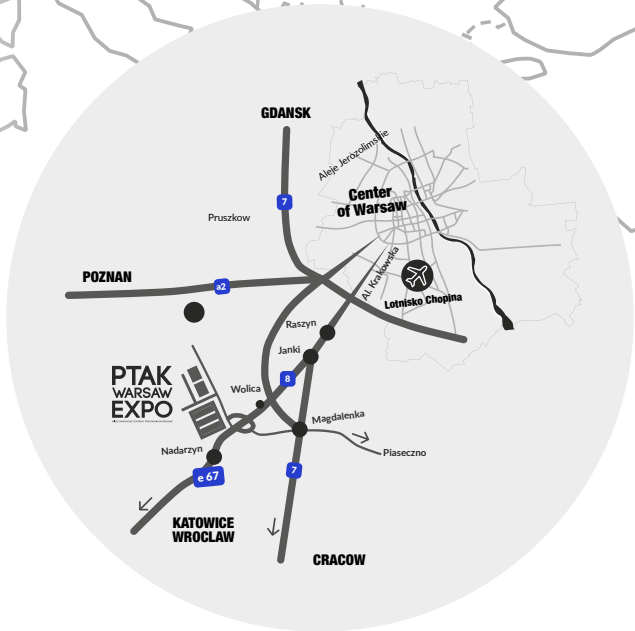

PTAK WARSAW EXPO

500 000 sqm

outdoor area

143 000 sqm

indoor area

15 000

parking spots

15 MINUTES FROM
WARSAW CITY CENTRE

PERFECT
TRANSPORT LINKS

DIRECTLY AT S8 ROUTE AND COMMUNICATION
NODE A2/S8/S7

10 MINUTES
FROM THE INTERNATIONAL
AIRPORT

WARSAW CHOPIN AIRPORT

INNOVATIVE
EXHIBITION SYSTEM

PROFESSIONAL
AND COMPLETE
SUPPORT FOR EXHIBITORS
AND VISITORS